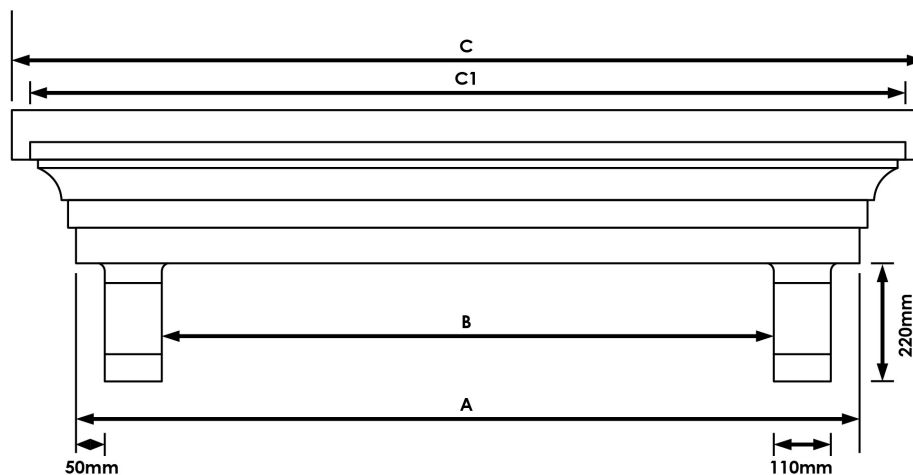

# Edwardian Canopy with Integral Leg

## Dimensions

A	B	C Flash Size	C1 Roof	D	E	F
1420	1100	1614	1590	500	585	500 inc 70mm flashing
1720	1400	1914	1890	500	585	500 inc 70mm flashing
2060	1740	2354	2330	500	585	500 inc 70mm flashing
1300	1040	1494	1470	500	585	500 inc 70mm flashing
2320	2050	1518	2490	500	585	500 inc 70mm flashing

**The above Five sizes have integral legs**

**Any length available up to 4600mm soffit size x 4800mm roof size with optional legs**